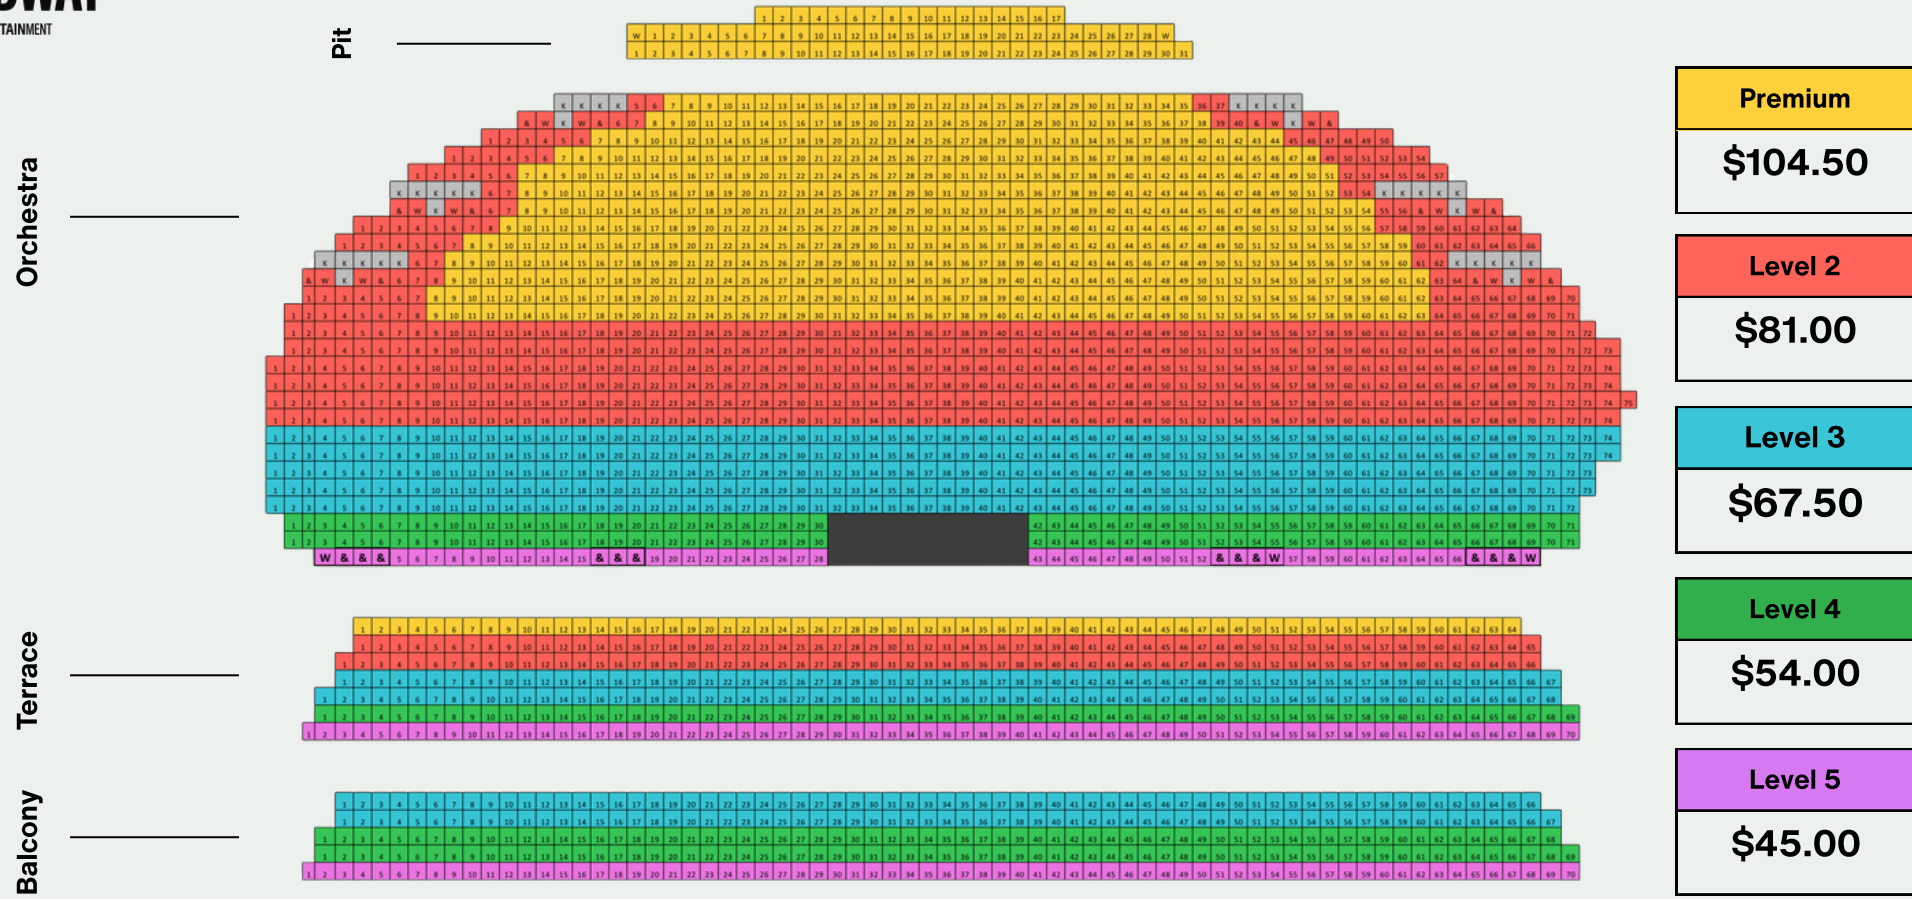

Stage

Map shows group ticket pricing for *The Who's Tommy* in Spokane December 5-6, 2026.